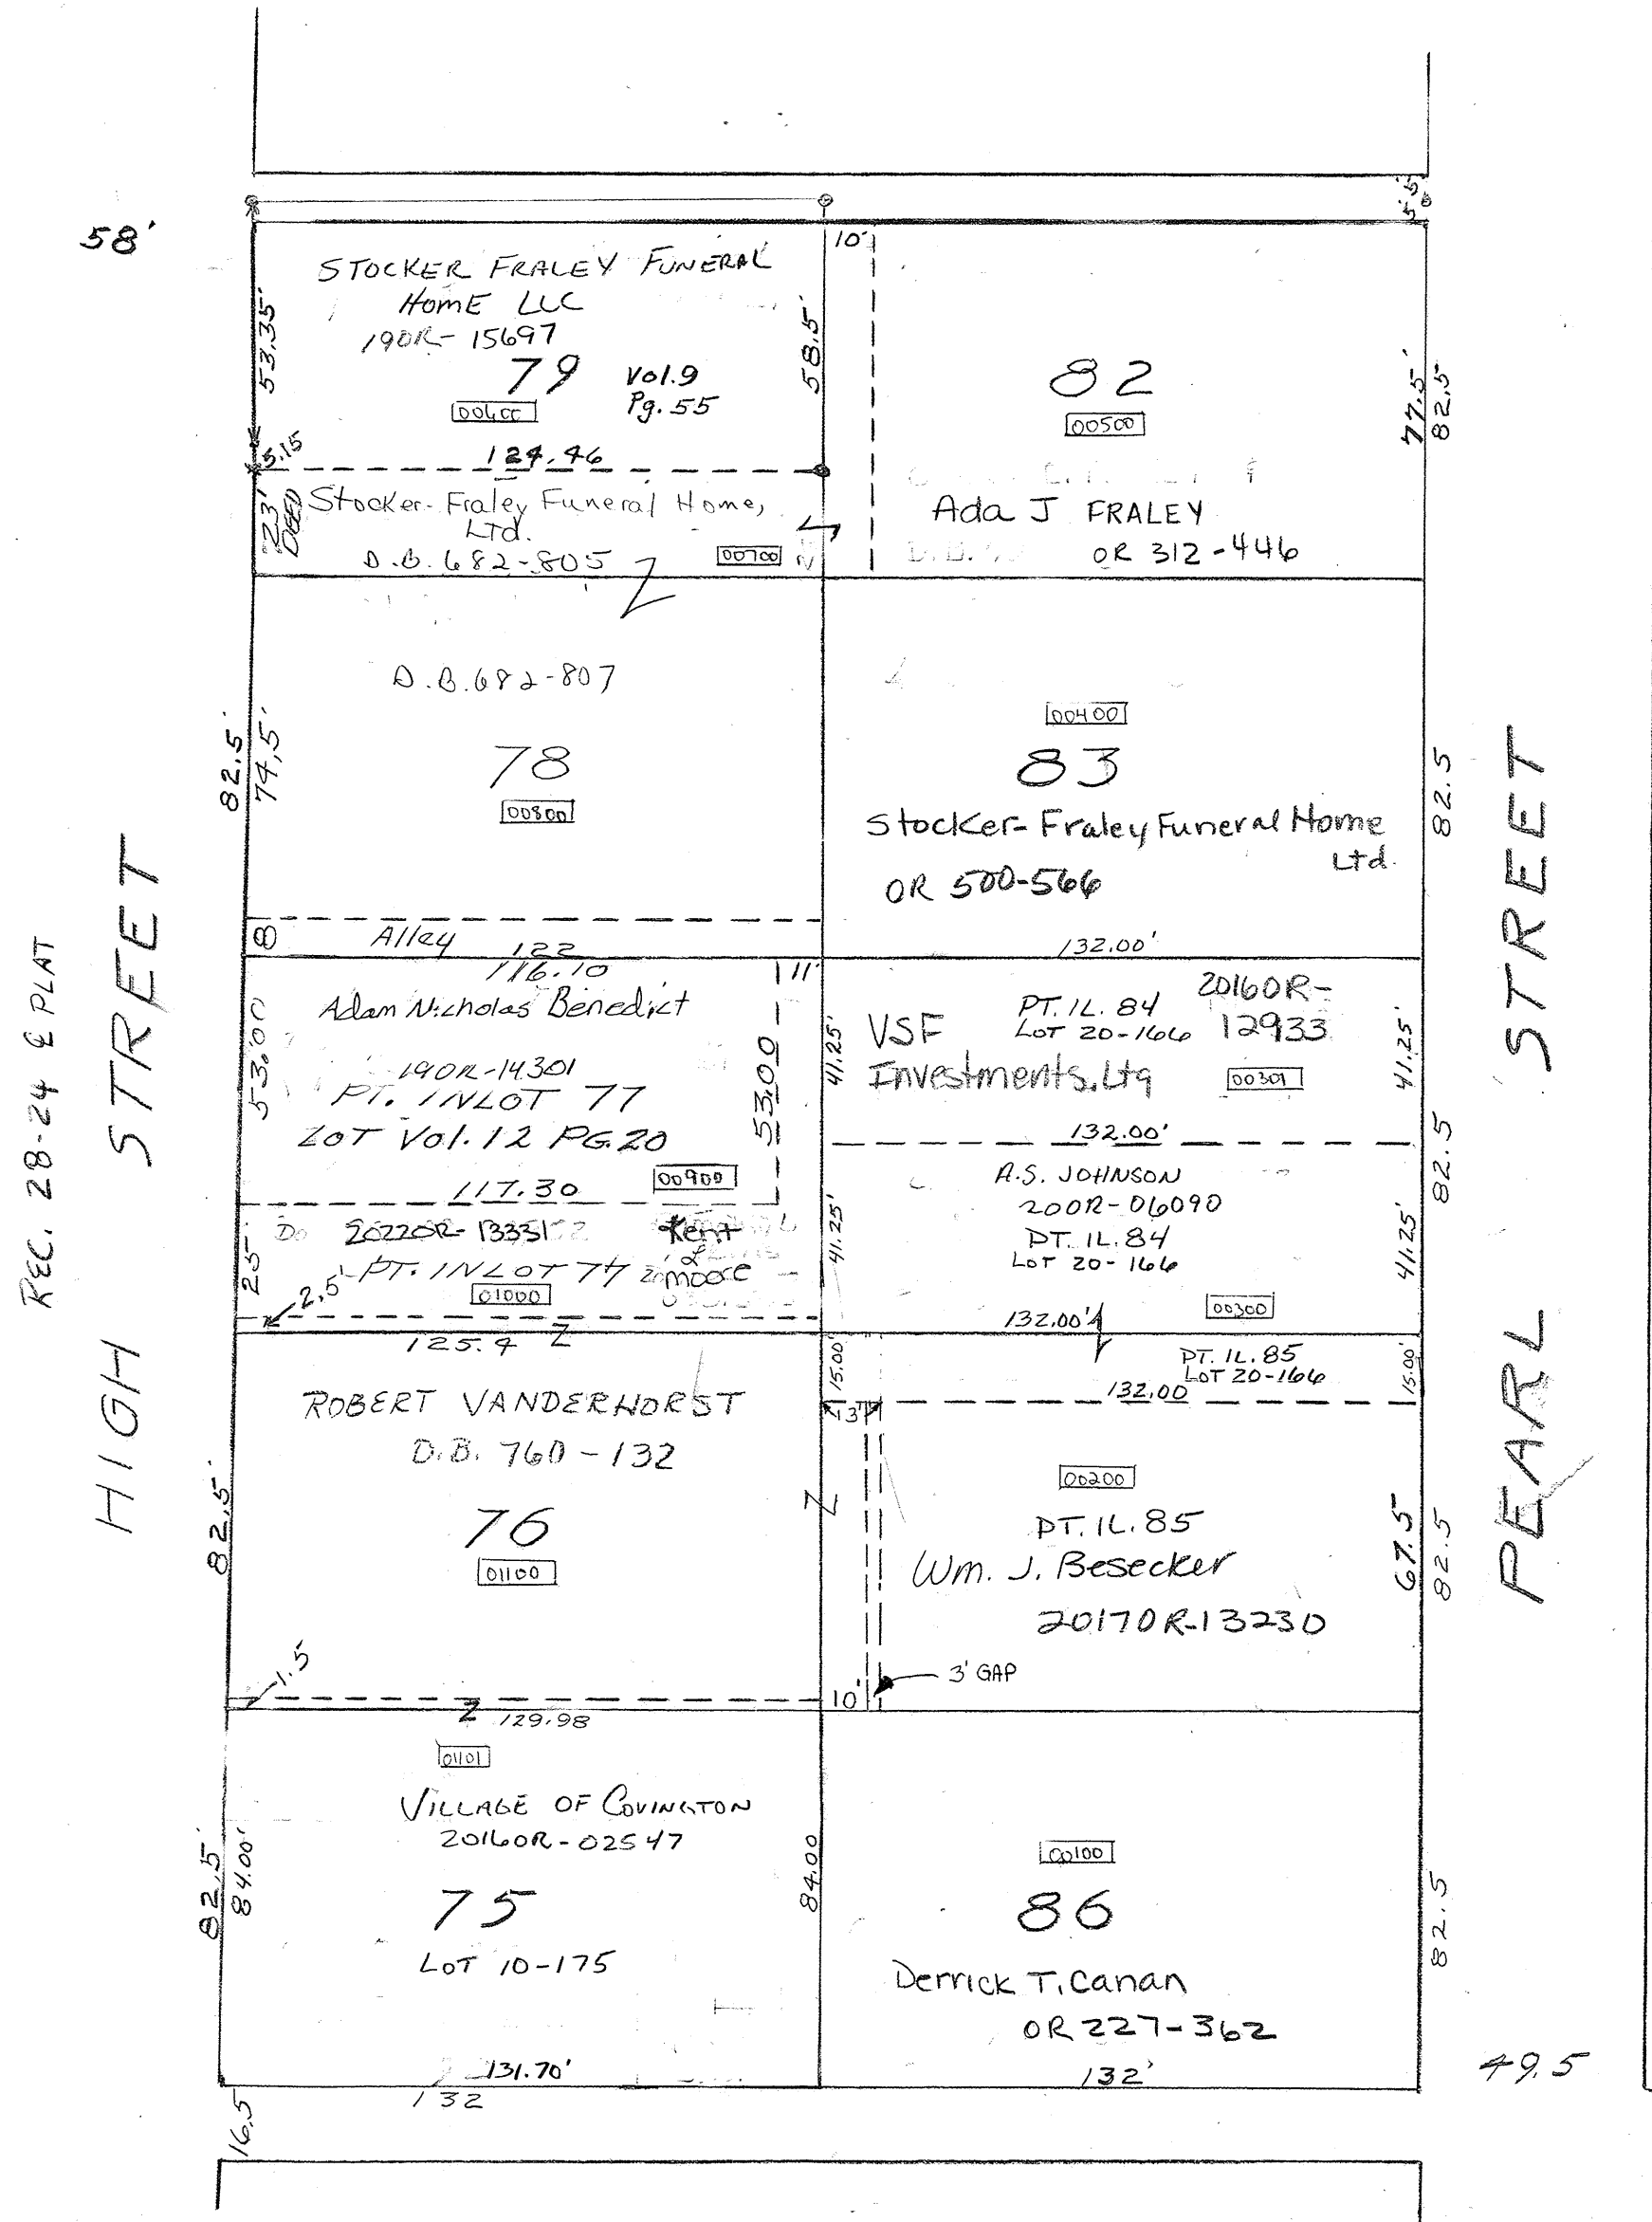

COVINGTON

PLAT No. 43

Scale 1" = 40 Feet

SMDA NUMBER  
H19-NH043 - \_\_\_\_\_

Recorders Plats  
Dead Bk #9 - Pg. 16  
" " #19 - Pg. 315

REVISED 12-13-94

REVISED: 9-17-20 DGS