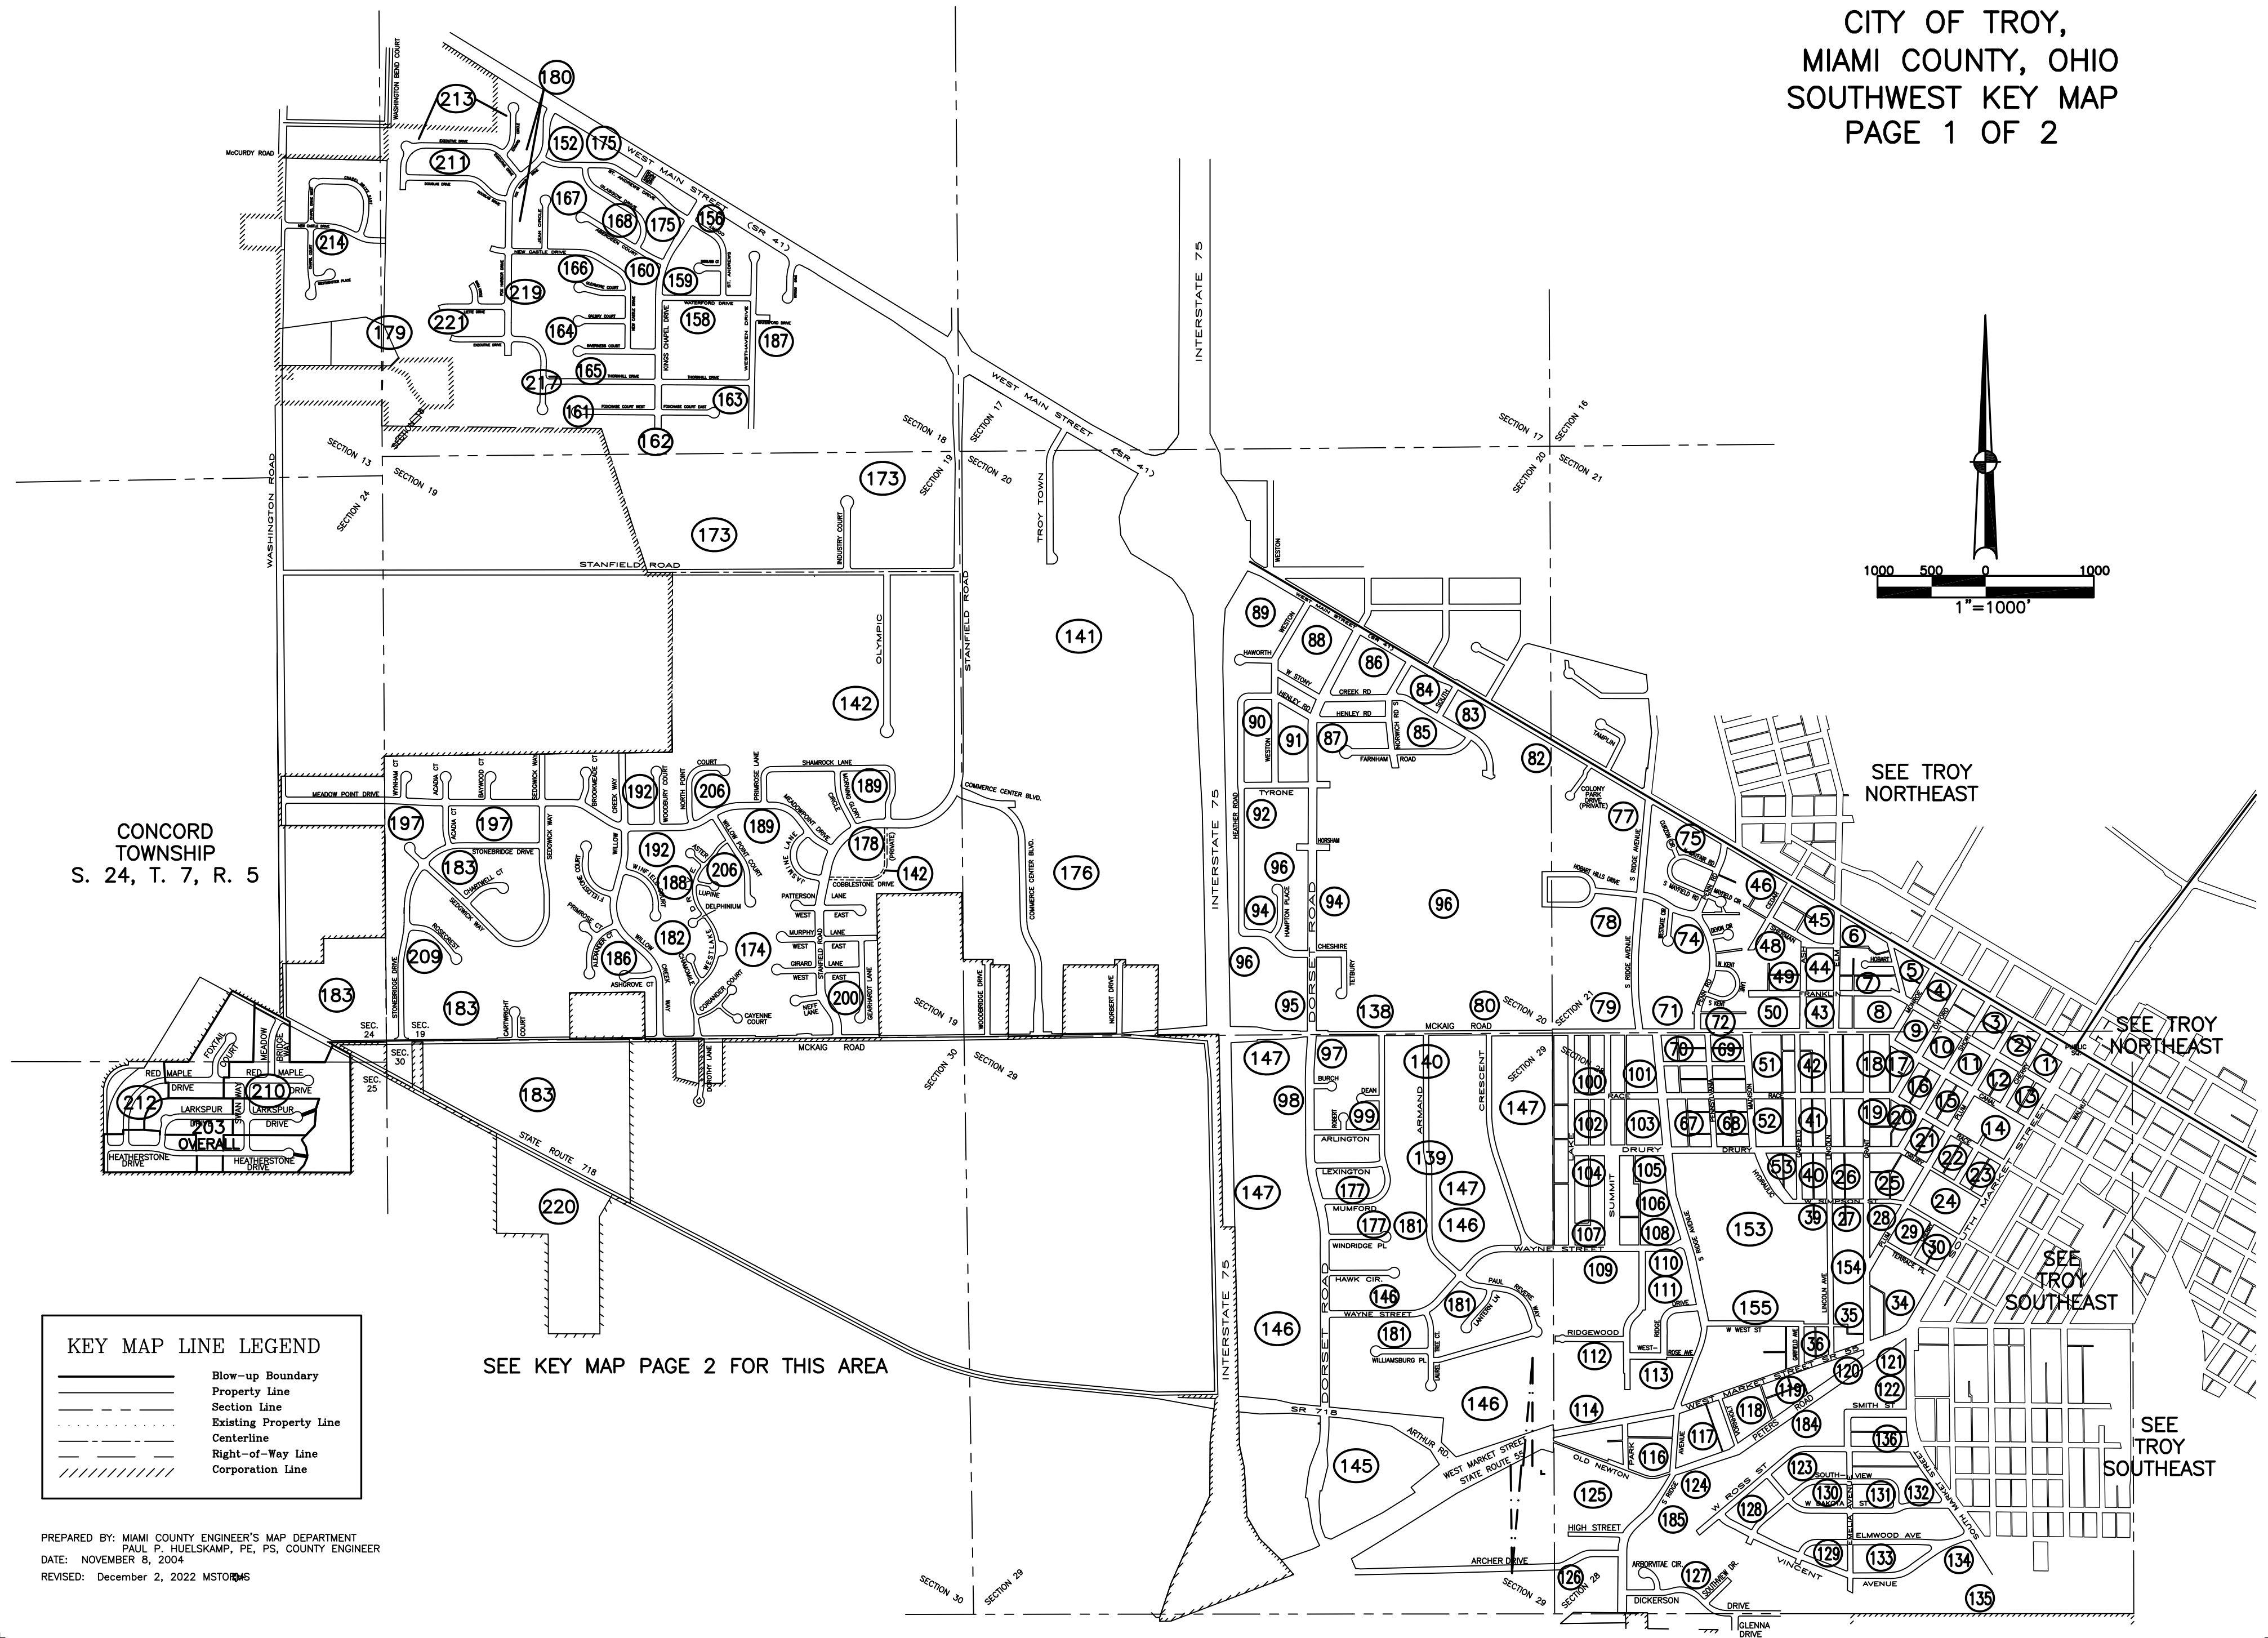

CITY OF TROY,
MIAMI COUNTY, OHIO
SOUTHWEST KEY MAP
PAGE 1 OF 2

CONCORD
TOWNSHIP
S. 24, T. 7, R. 5

KEY MAP LINE LEGEND	
	Blow-up Boundary
	Property Line
	Section Line
	Existing Property Line
	Centerline
	Right-of-Way Line
	Corporation Line

SEE KEY MAP PAGE 2 FOR THIS AREA

SEE TROY
NORTHEAST

SEE TROY
NORTHEAST

SEE TROY
SOUTHEAST

SEE TROY
SOUTHEAST

PREPARED BY: MIAMI COUNTY ENGINEER'S MAP DEPARTMENT
PAUL P. HUELSKAMP, PE, PS, COUNTY ENGINEER
DATE: NOVEMBER 8, 2004
REVISED: December 2, 2022 MSTR046