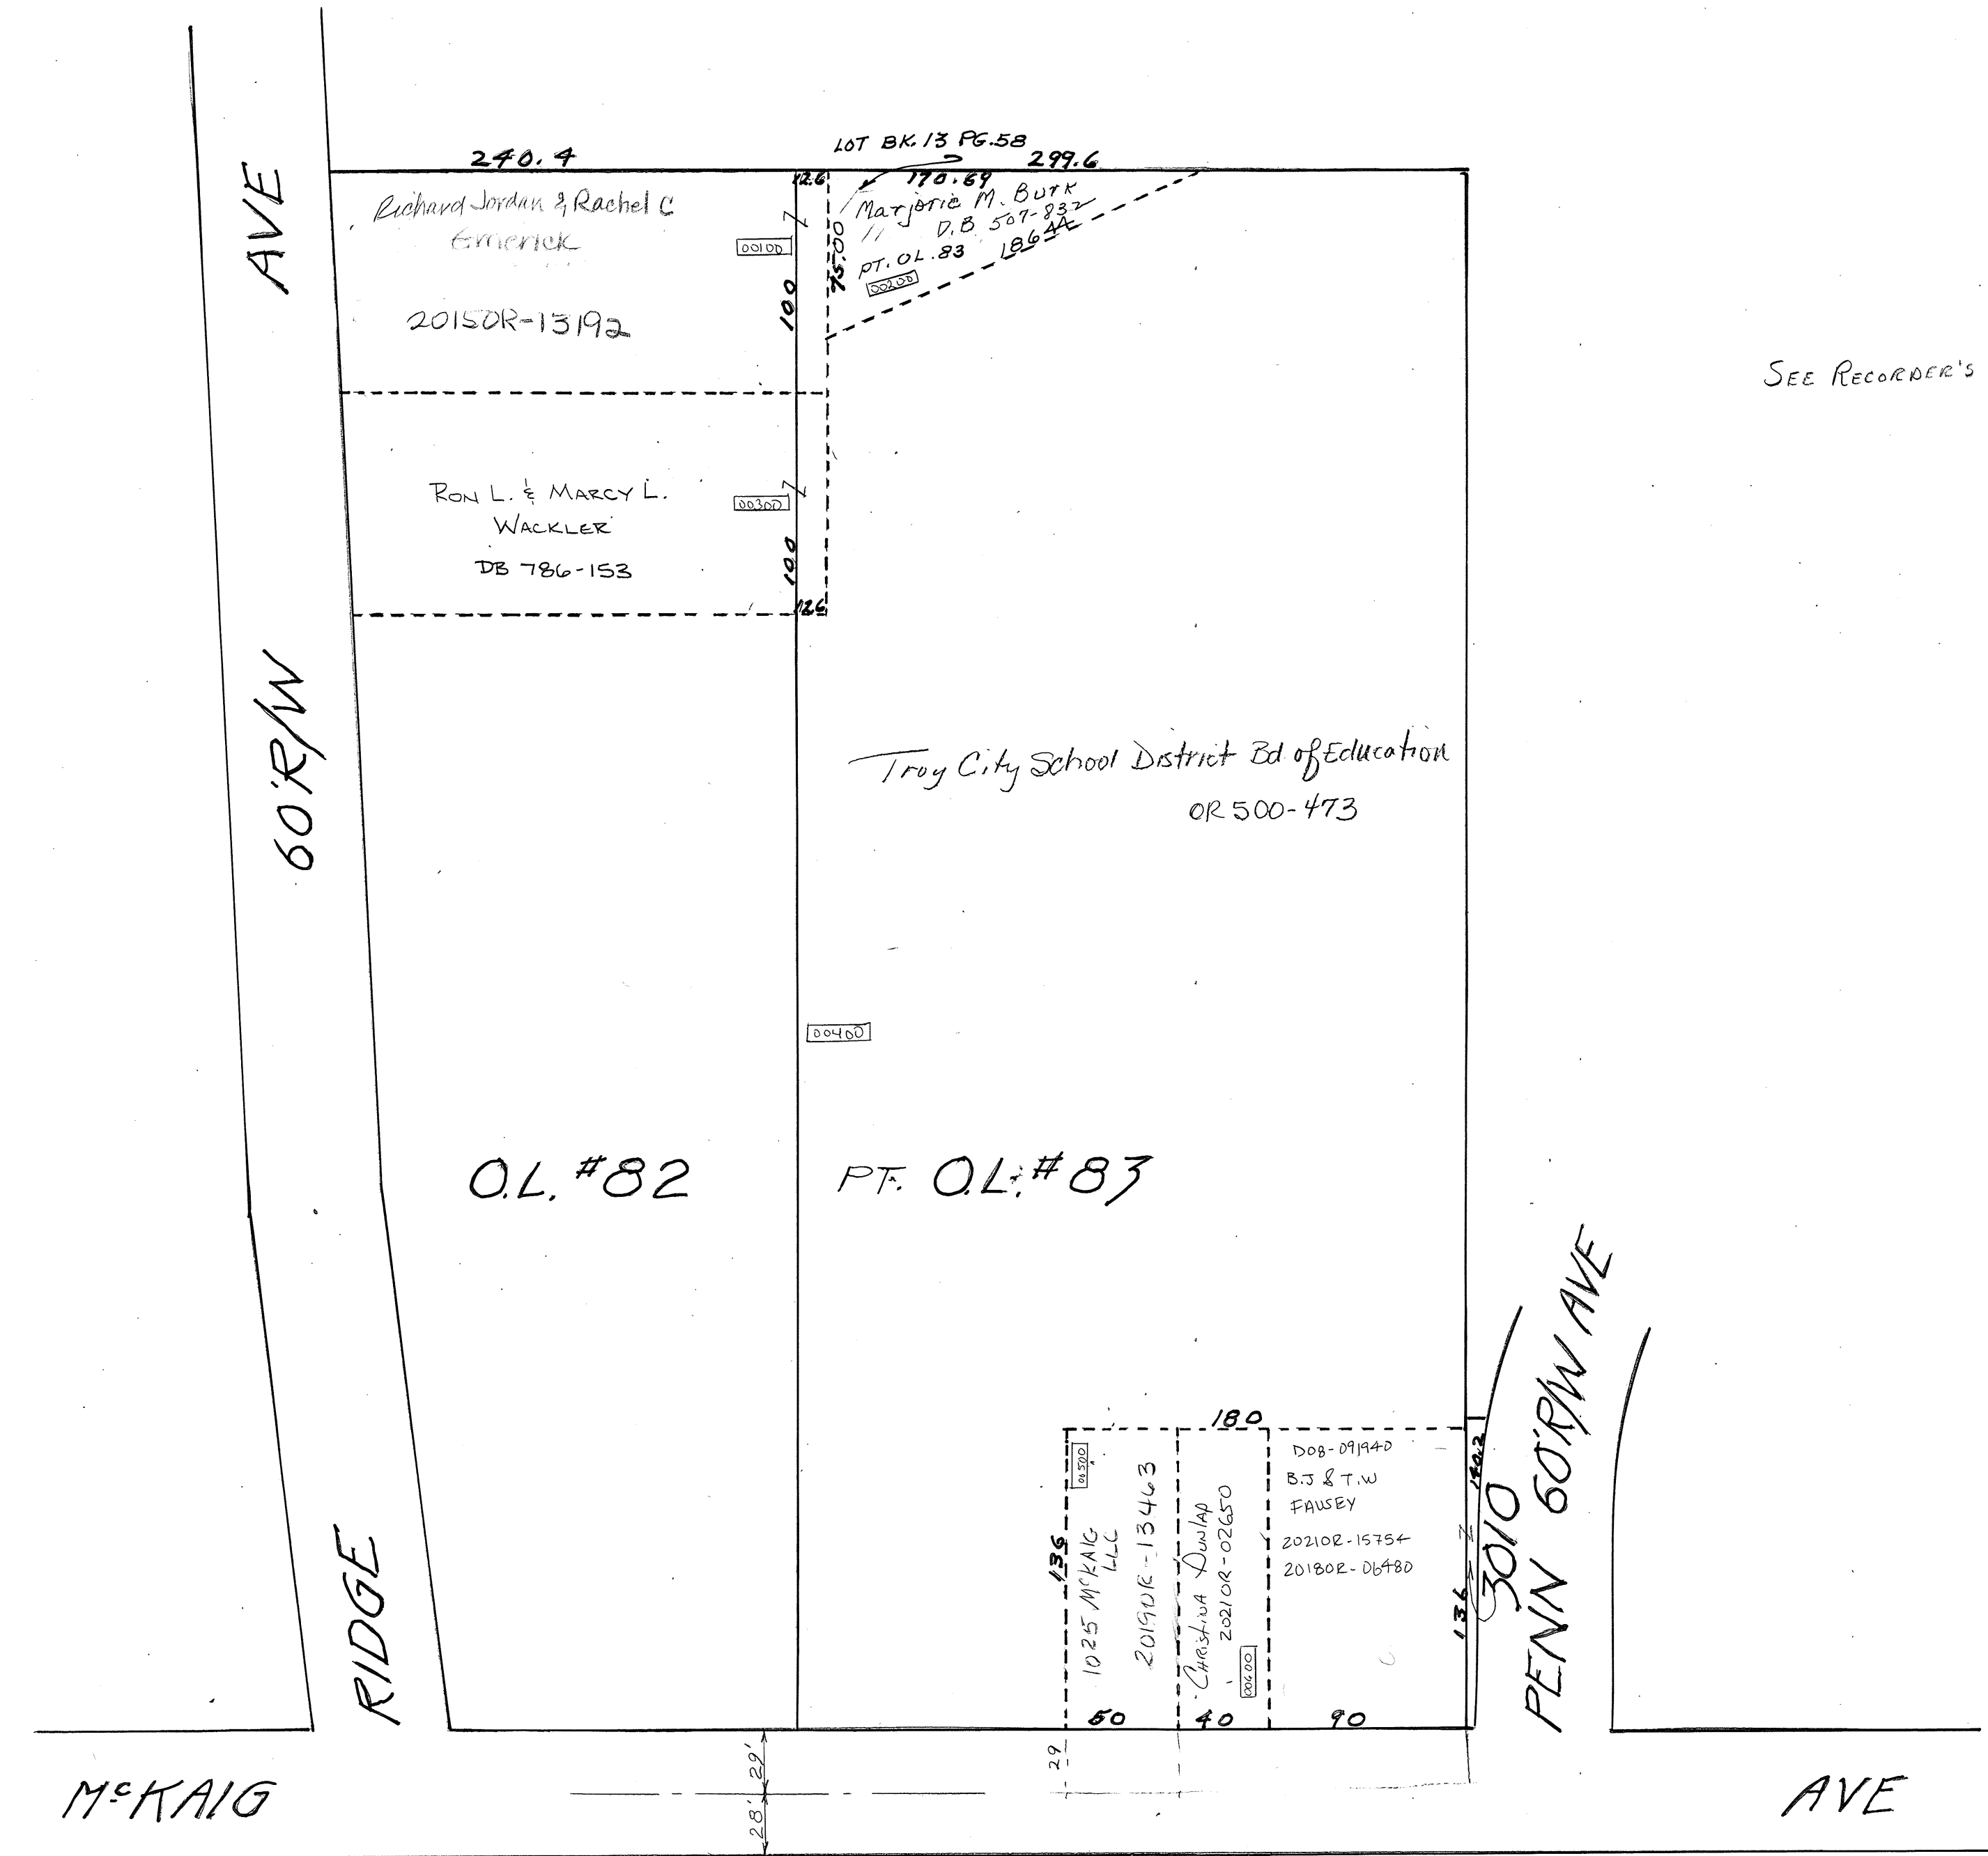

TROY

SW SECTION

PLAT NO. 71  
Scale 1" = 60 Feet

SMDA NUMBER  
DD8-SW071 - - - - -

SEE RECORDER'S BOOK 4 PAGE 37