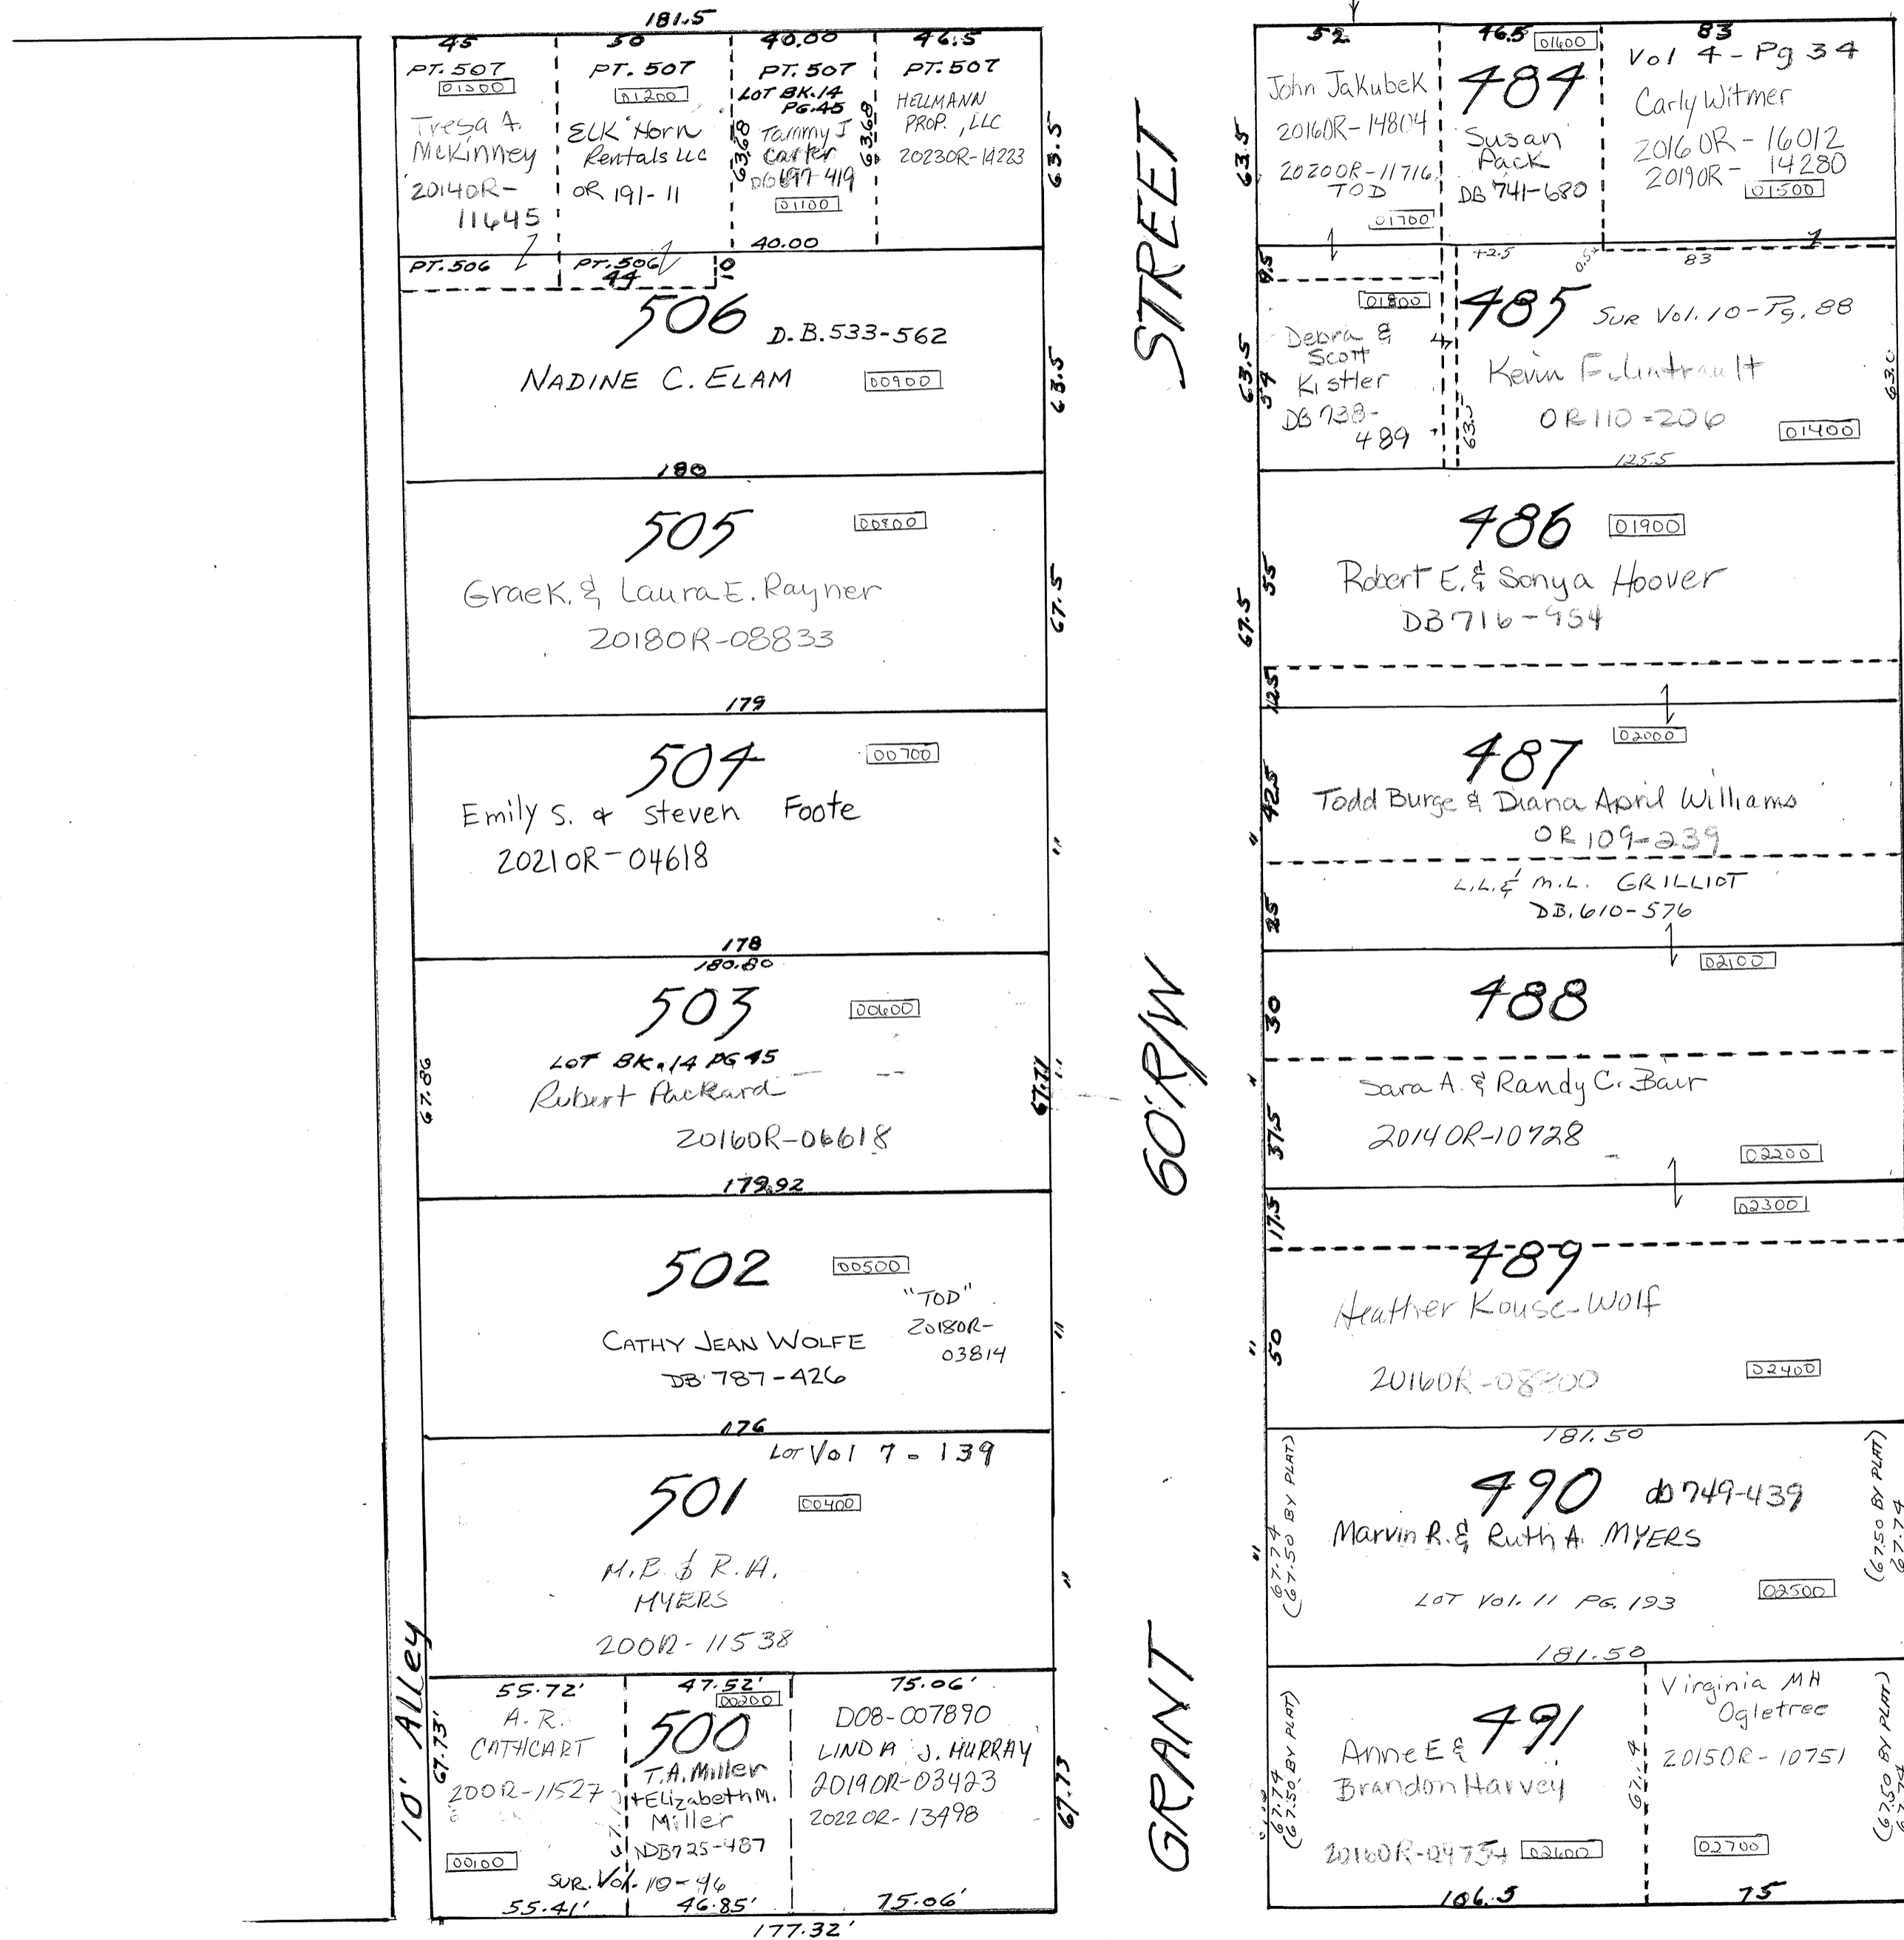

McKAIG

AVE.

CANAL ST.

SMDA NUMBER
D08-SW018

Rec. Bk. 1-Pg. 144

Revised 1/2/24

RACE

60' R/W STREET