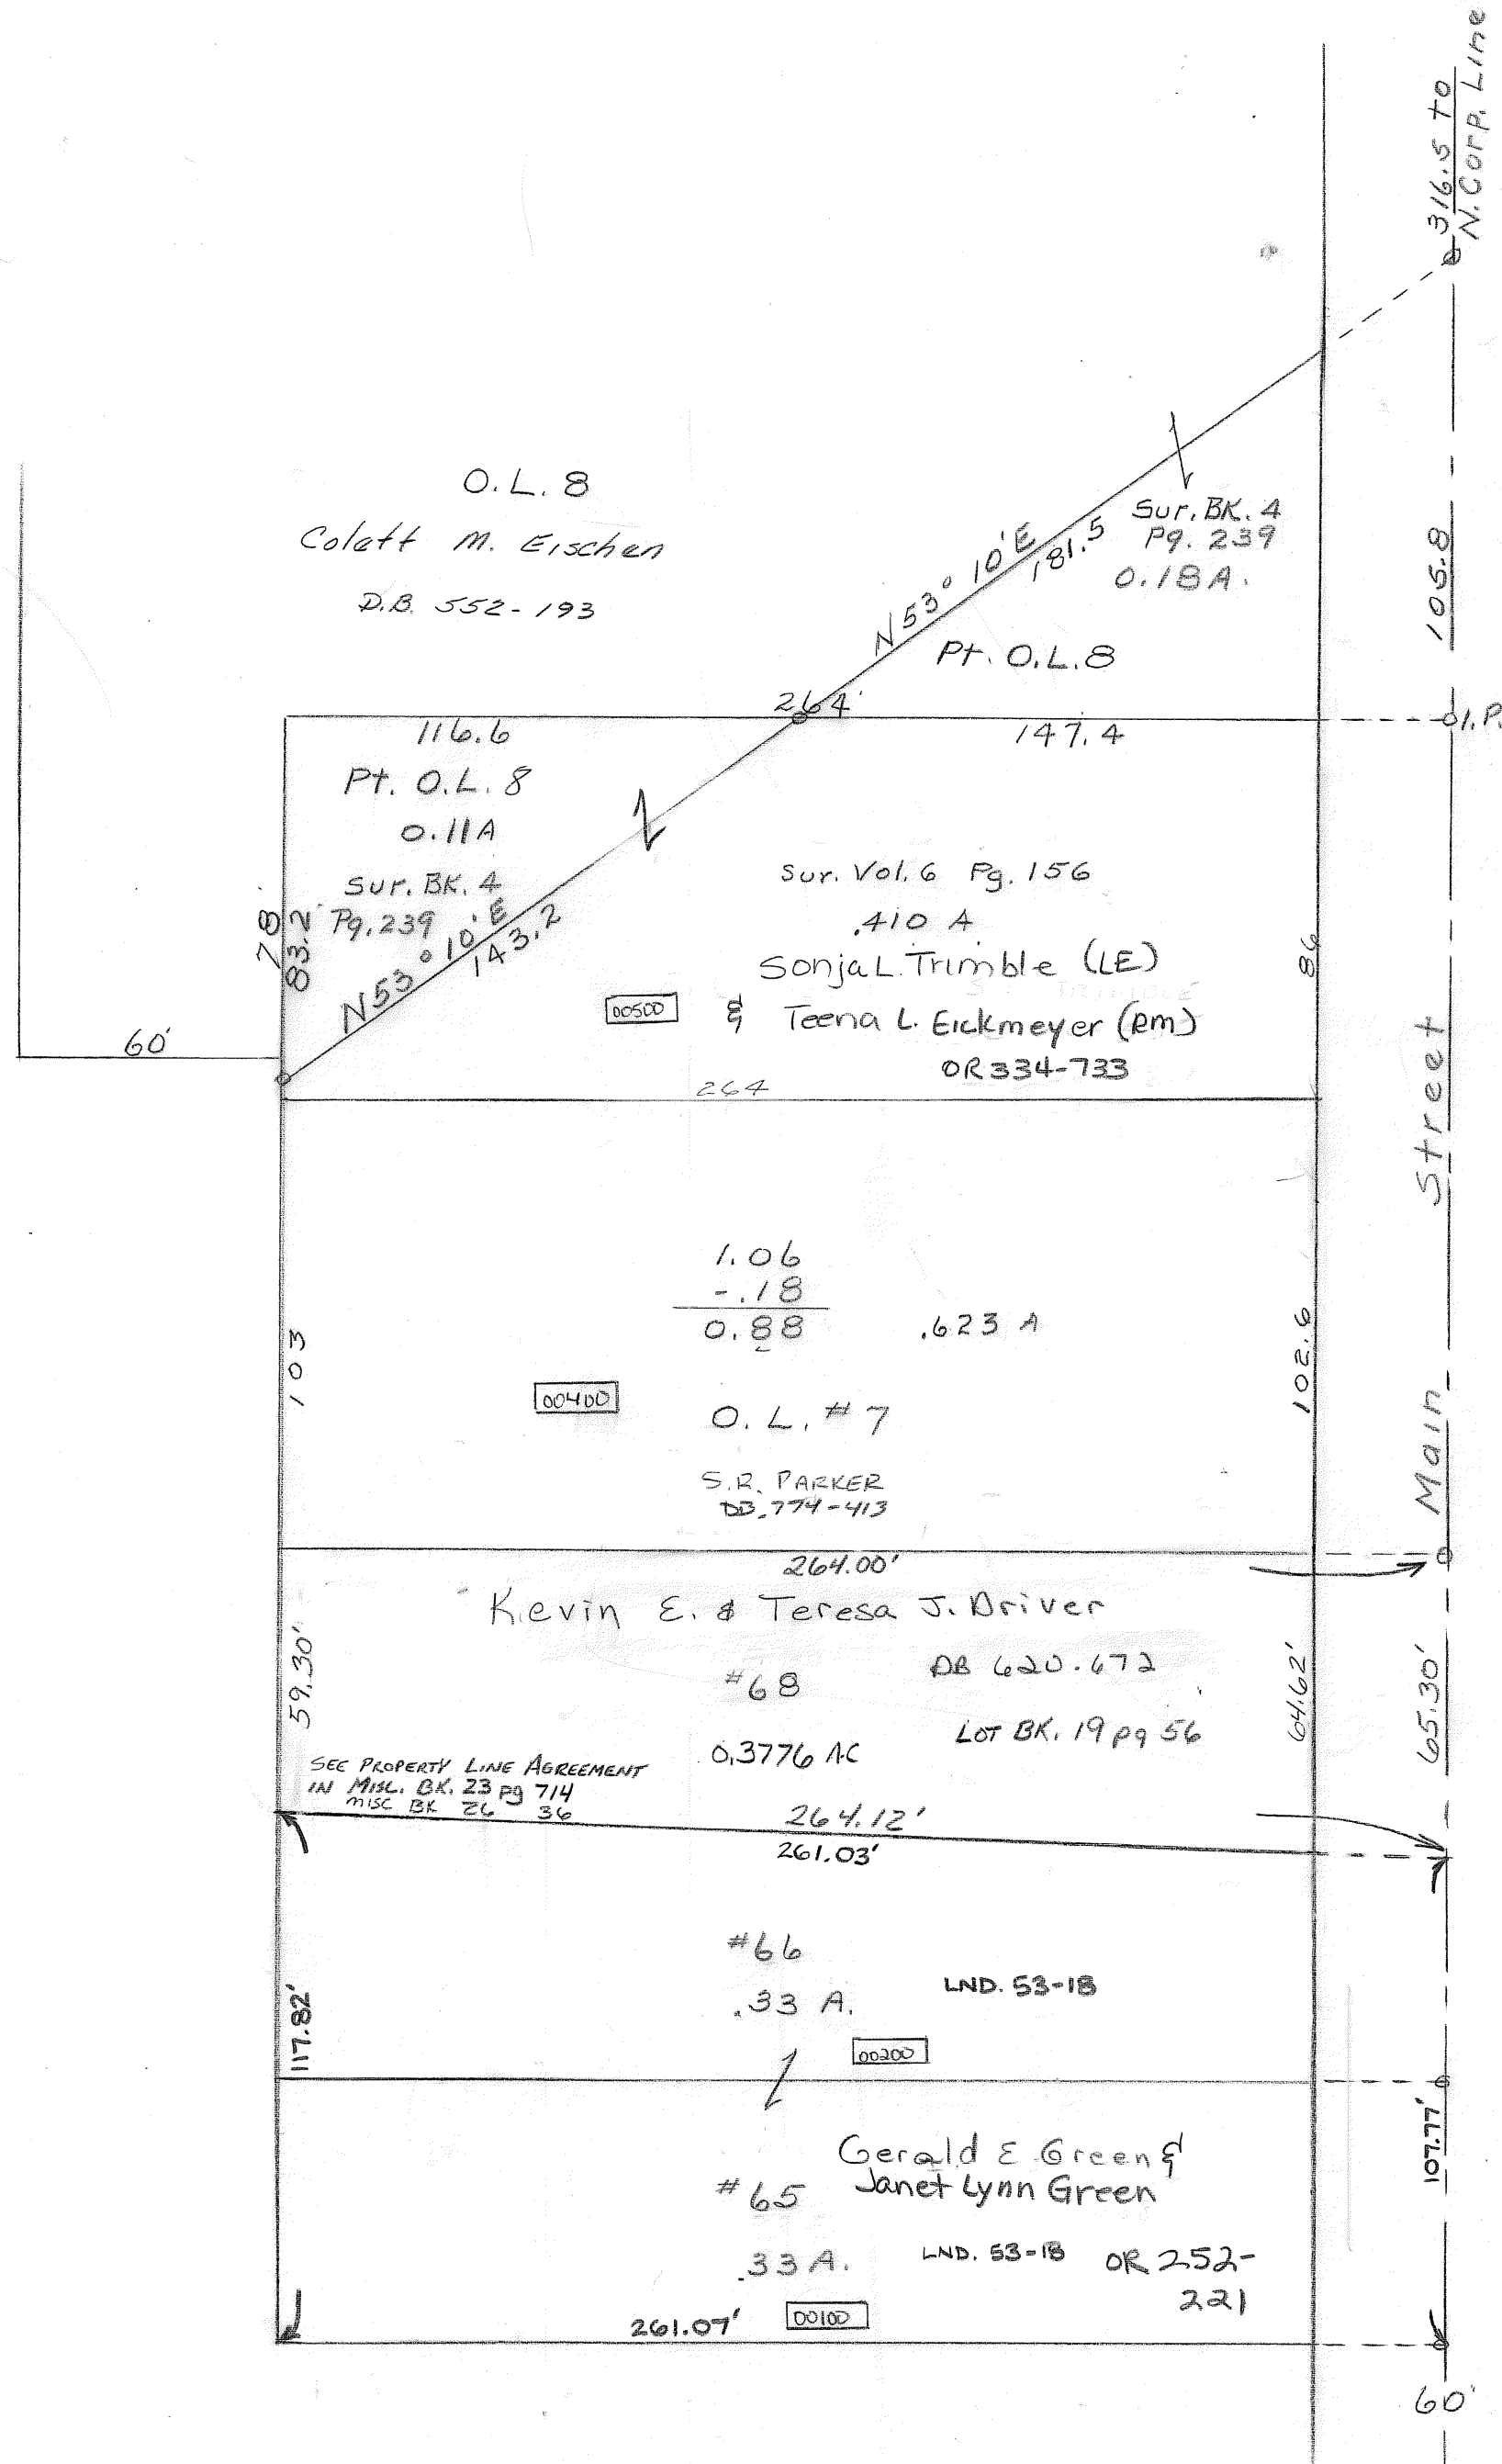

Potsdam
corporation

Union Twp.

Plat No. 7
Scale - 1 inch = 40 Feet

SMDA NUMBER
L38-P0007 - - - - -

REV. 8/10/11
KAM