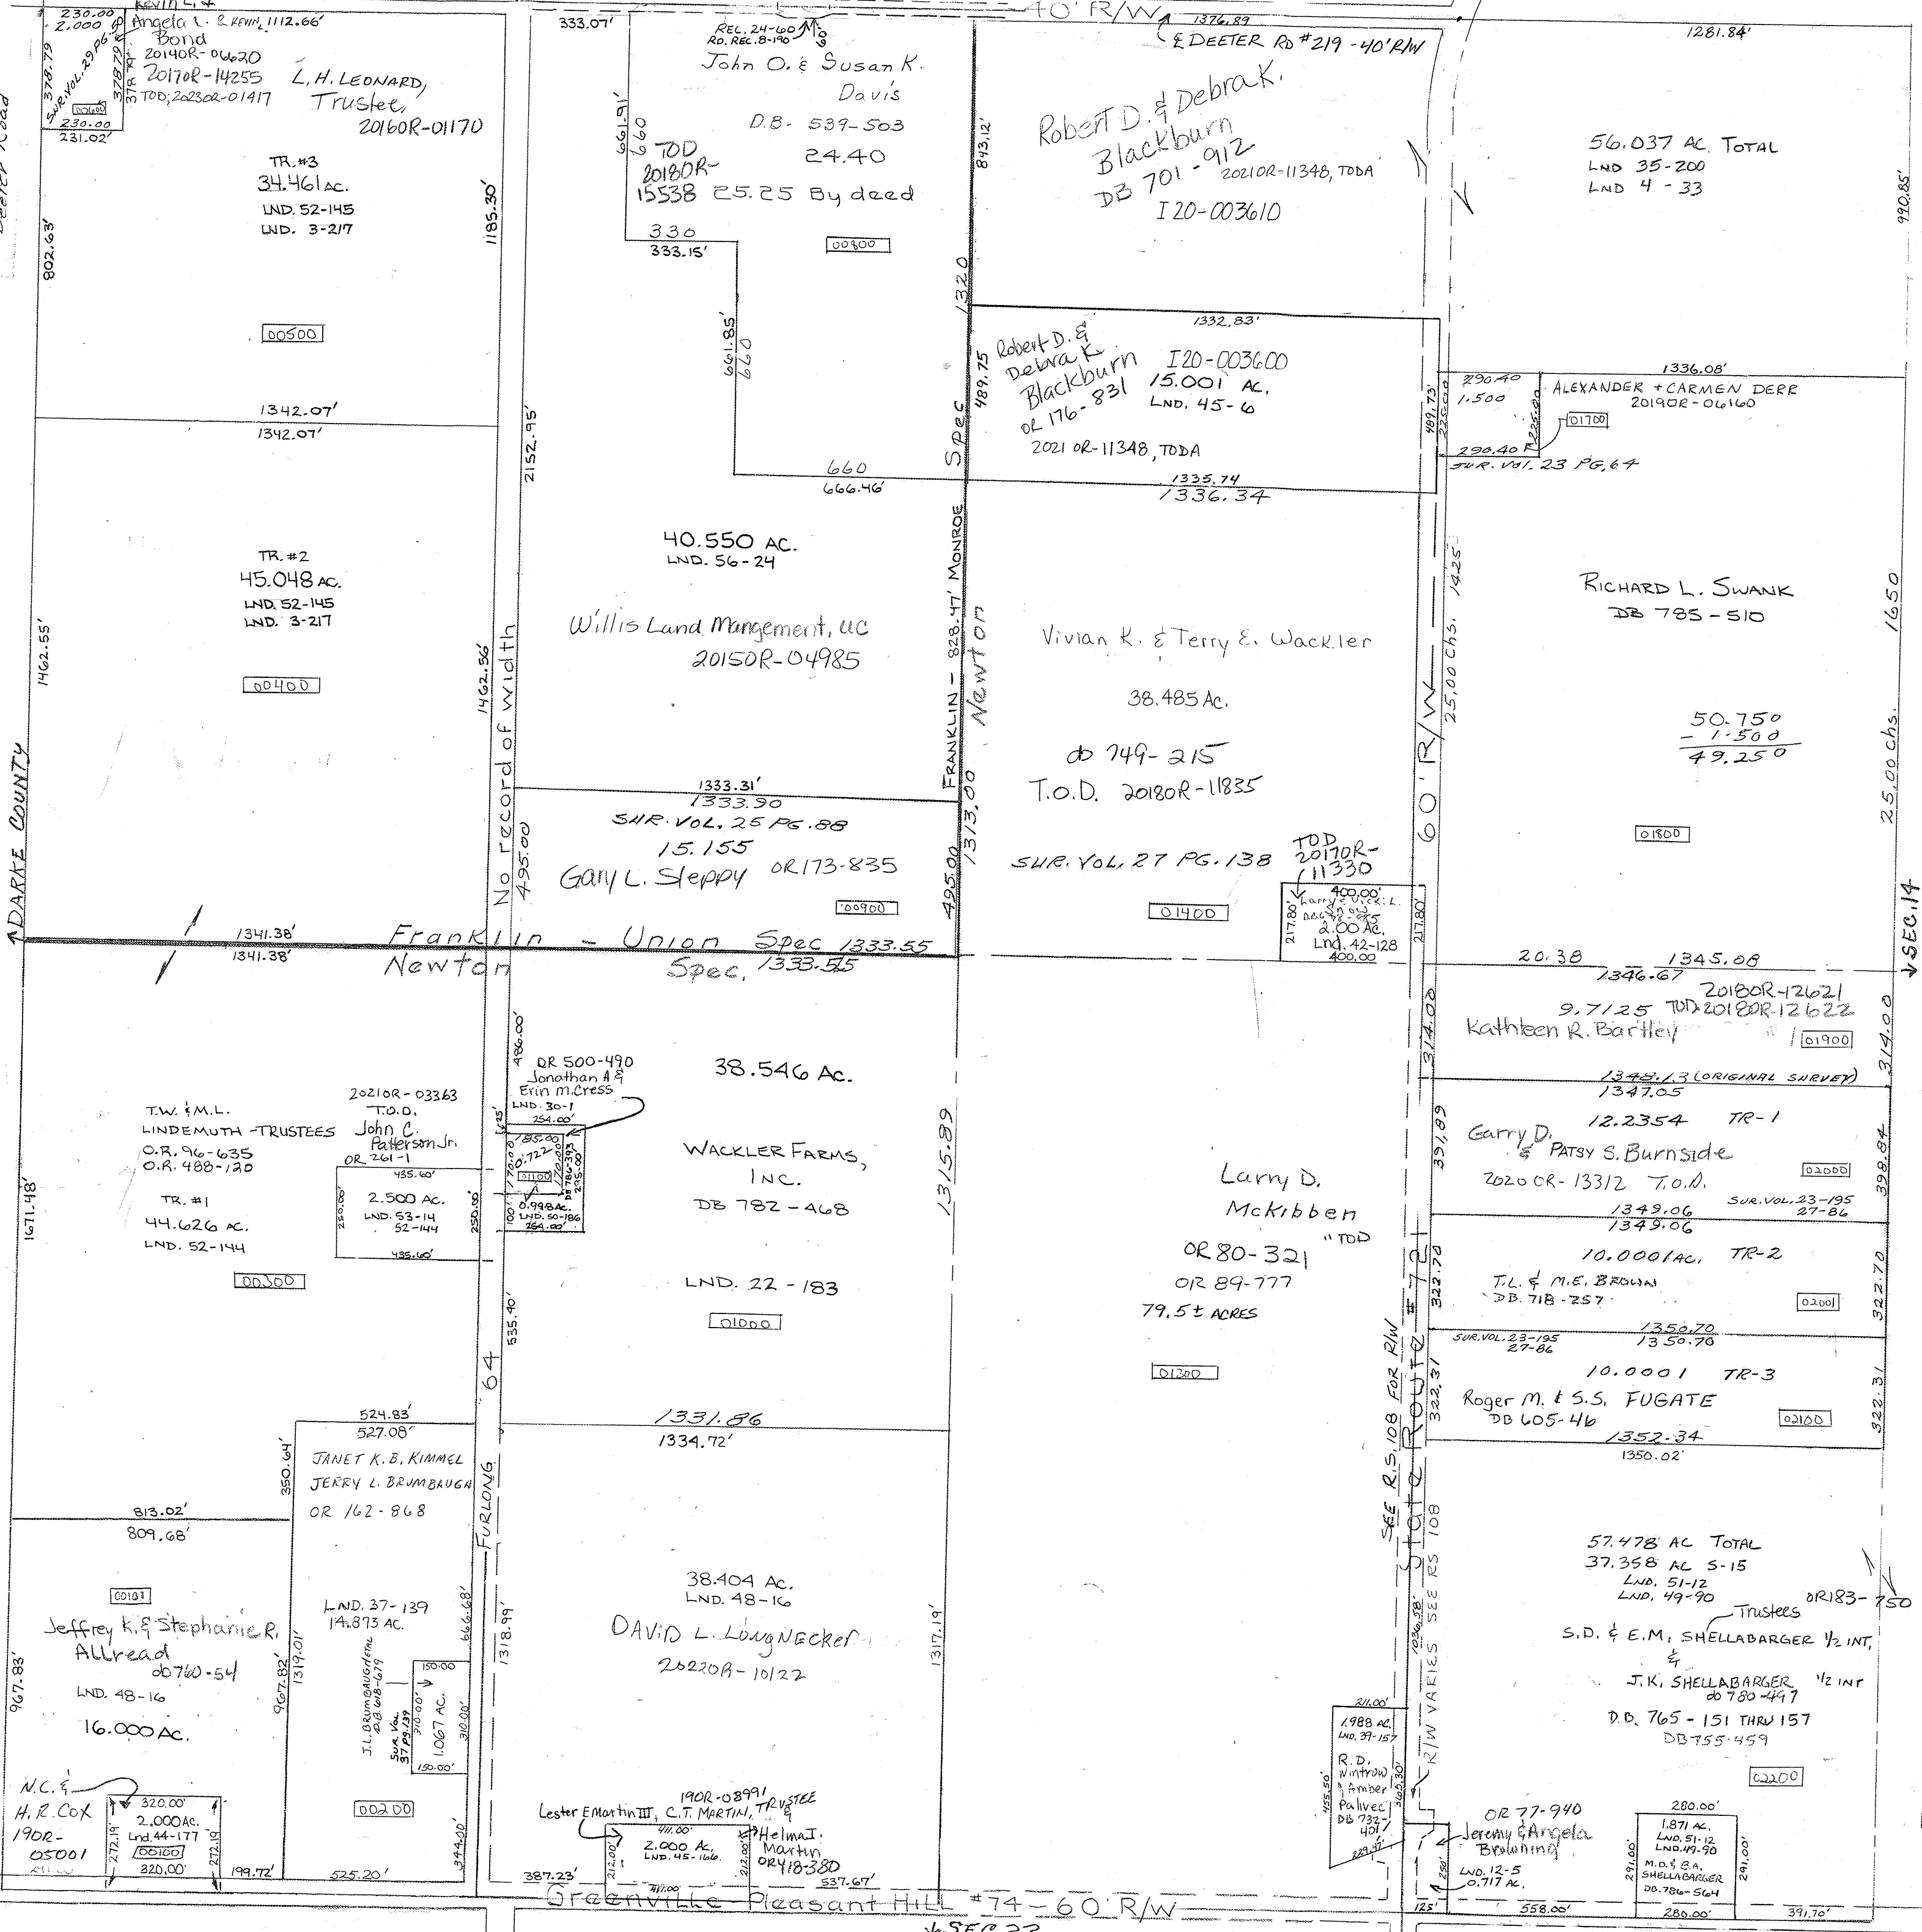

See Road Record
Bk 8 P 370
Deeter Road

SURVEYS -
Vol. 2 Pg. 179 - whole
Vol. 3 Pg. 217 - W 1/2 NW
Vol. 4 Pg. 33 - NE 1/4 NE
Vol. 12 5 - SCENPTISE
LND. 42-128 S. Con. Pt. NE Qtr.

PARCEL NUMBER
I 20 -

SEC. 14

SEC. 22

Rev. 2/13/23

STATE ROUTE # 718