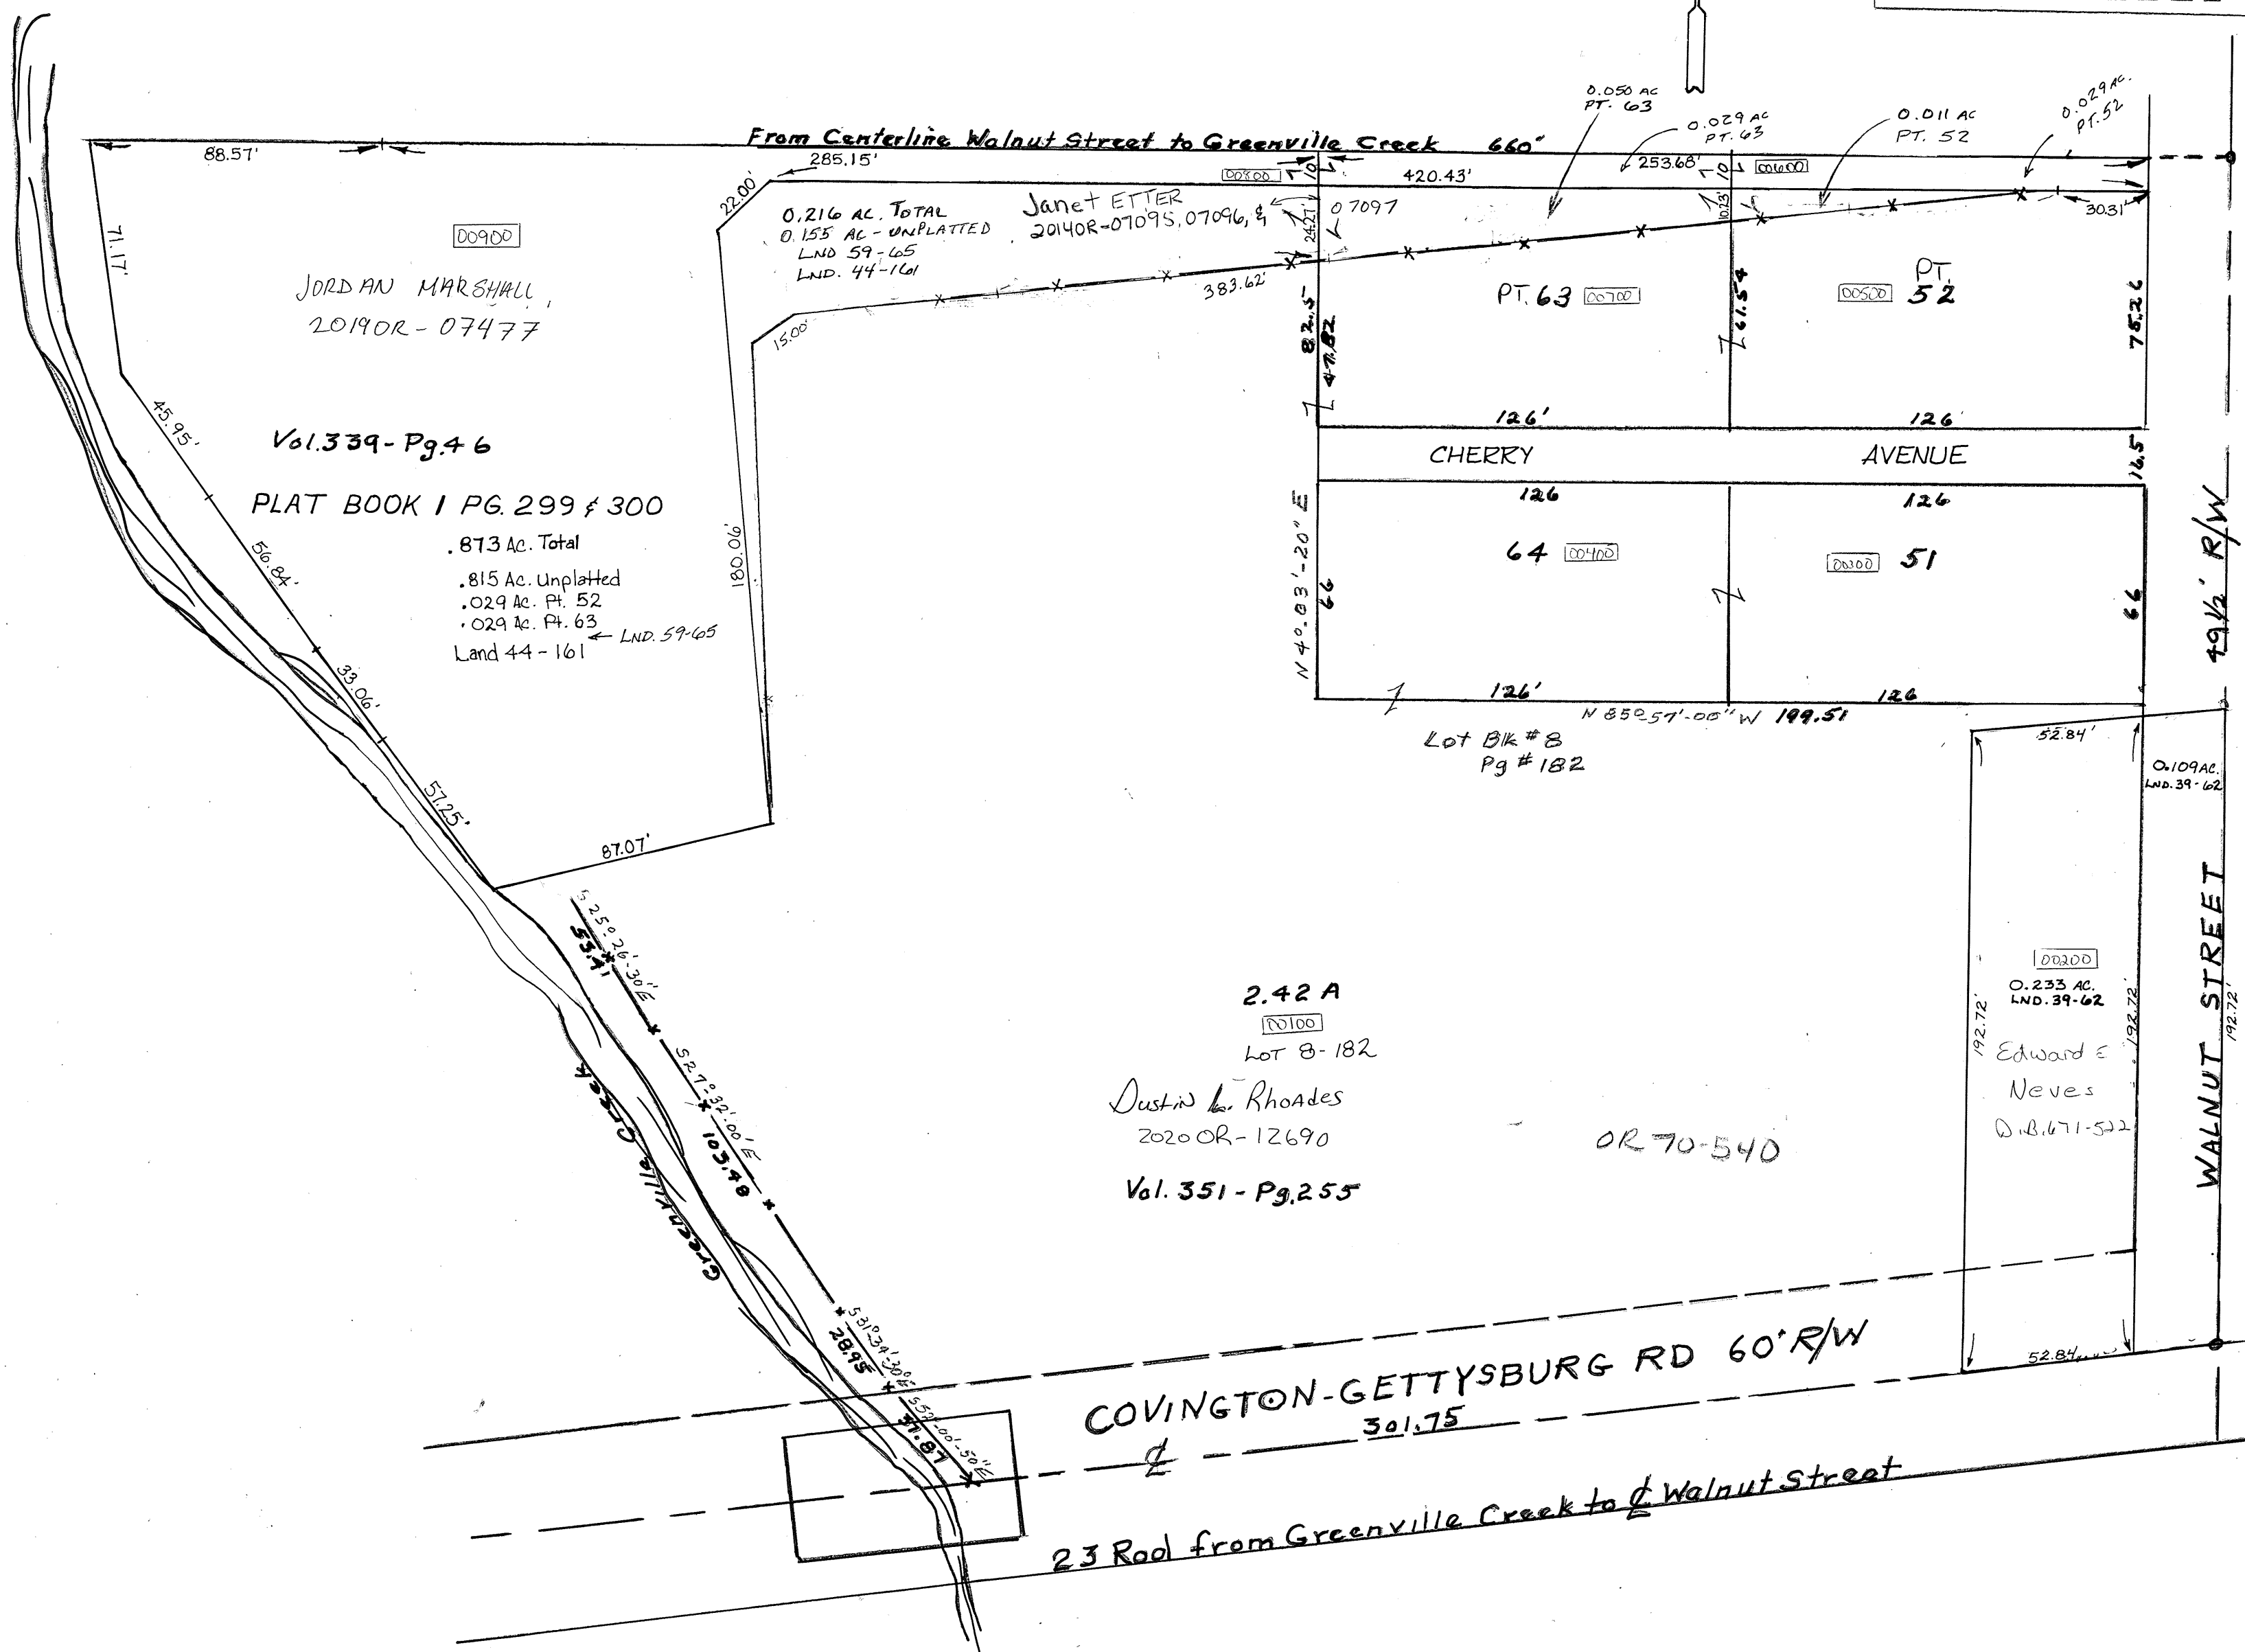

WEST COVINGTON NEWBERRY TOWNSHIP

PLAT NO. 12  
Scale 1 Inch = 40 Feet

SMDA NUMBER  
H17-WC012

REVISED 6-20-2019  
D. VENTURA