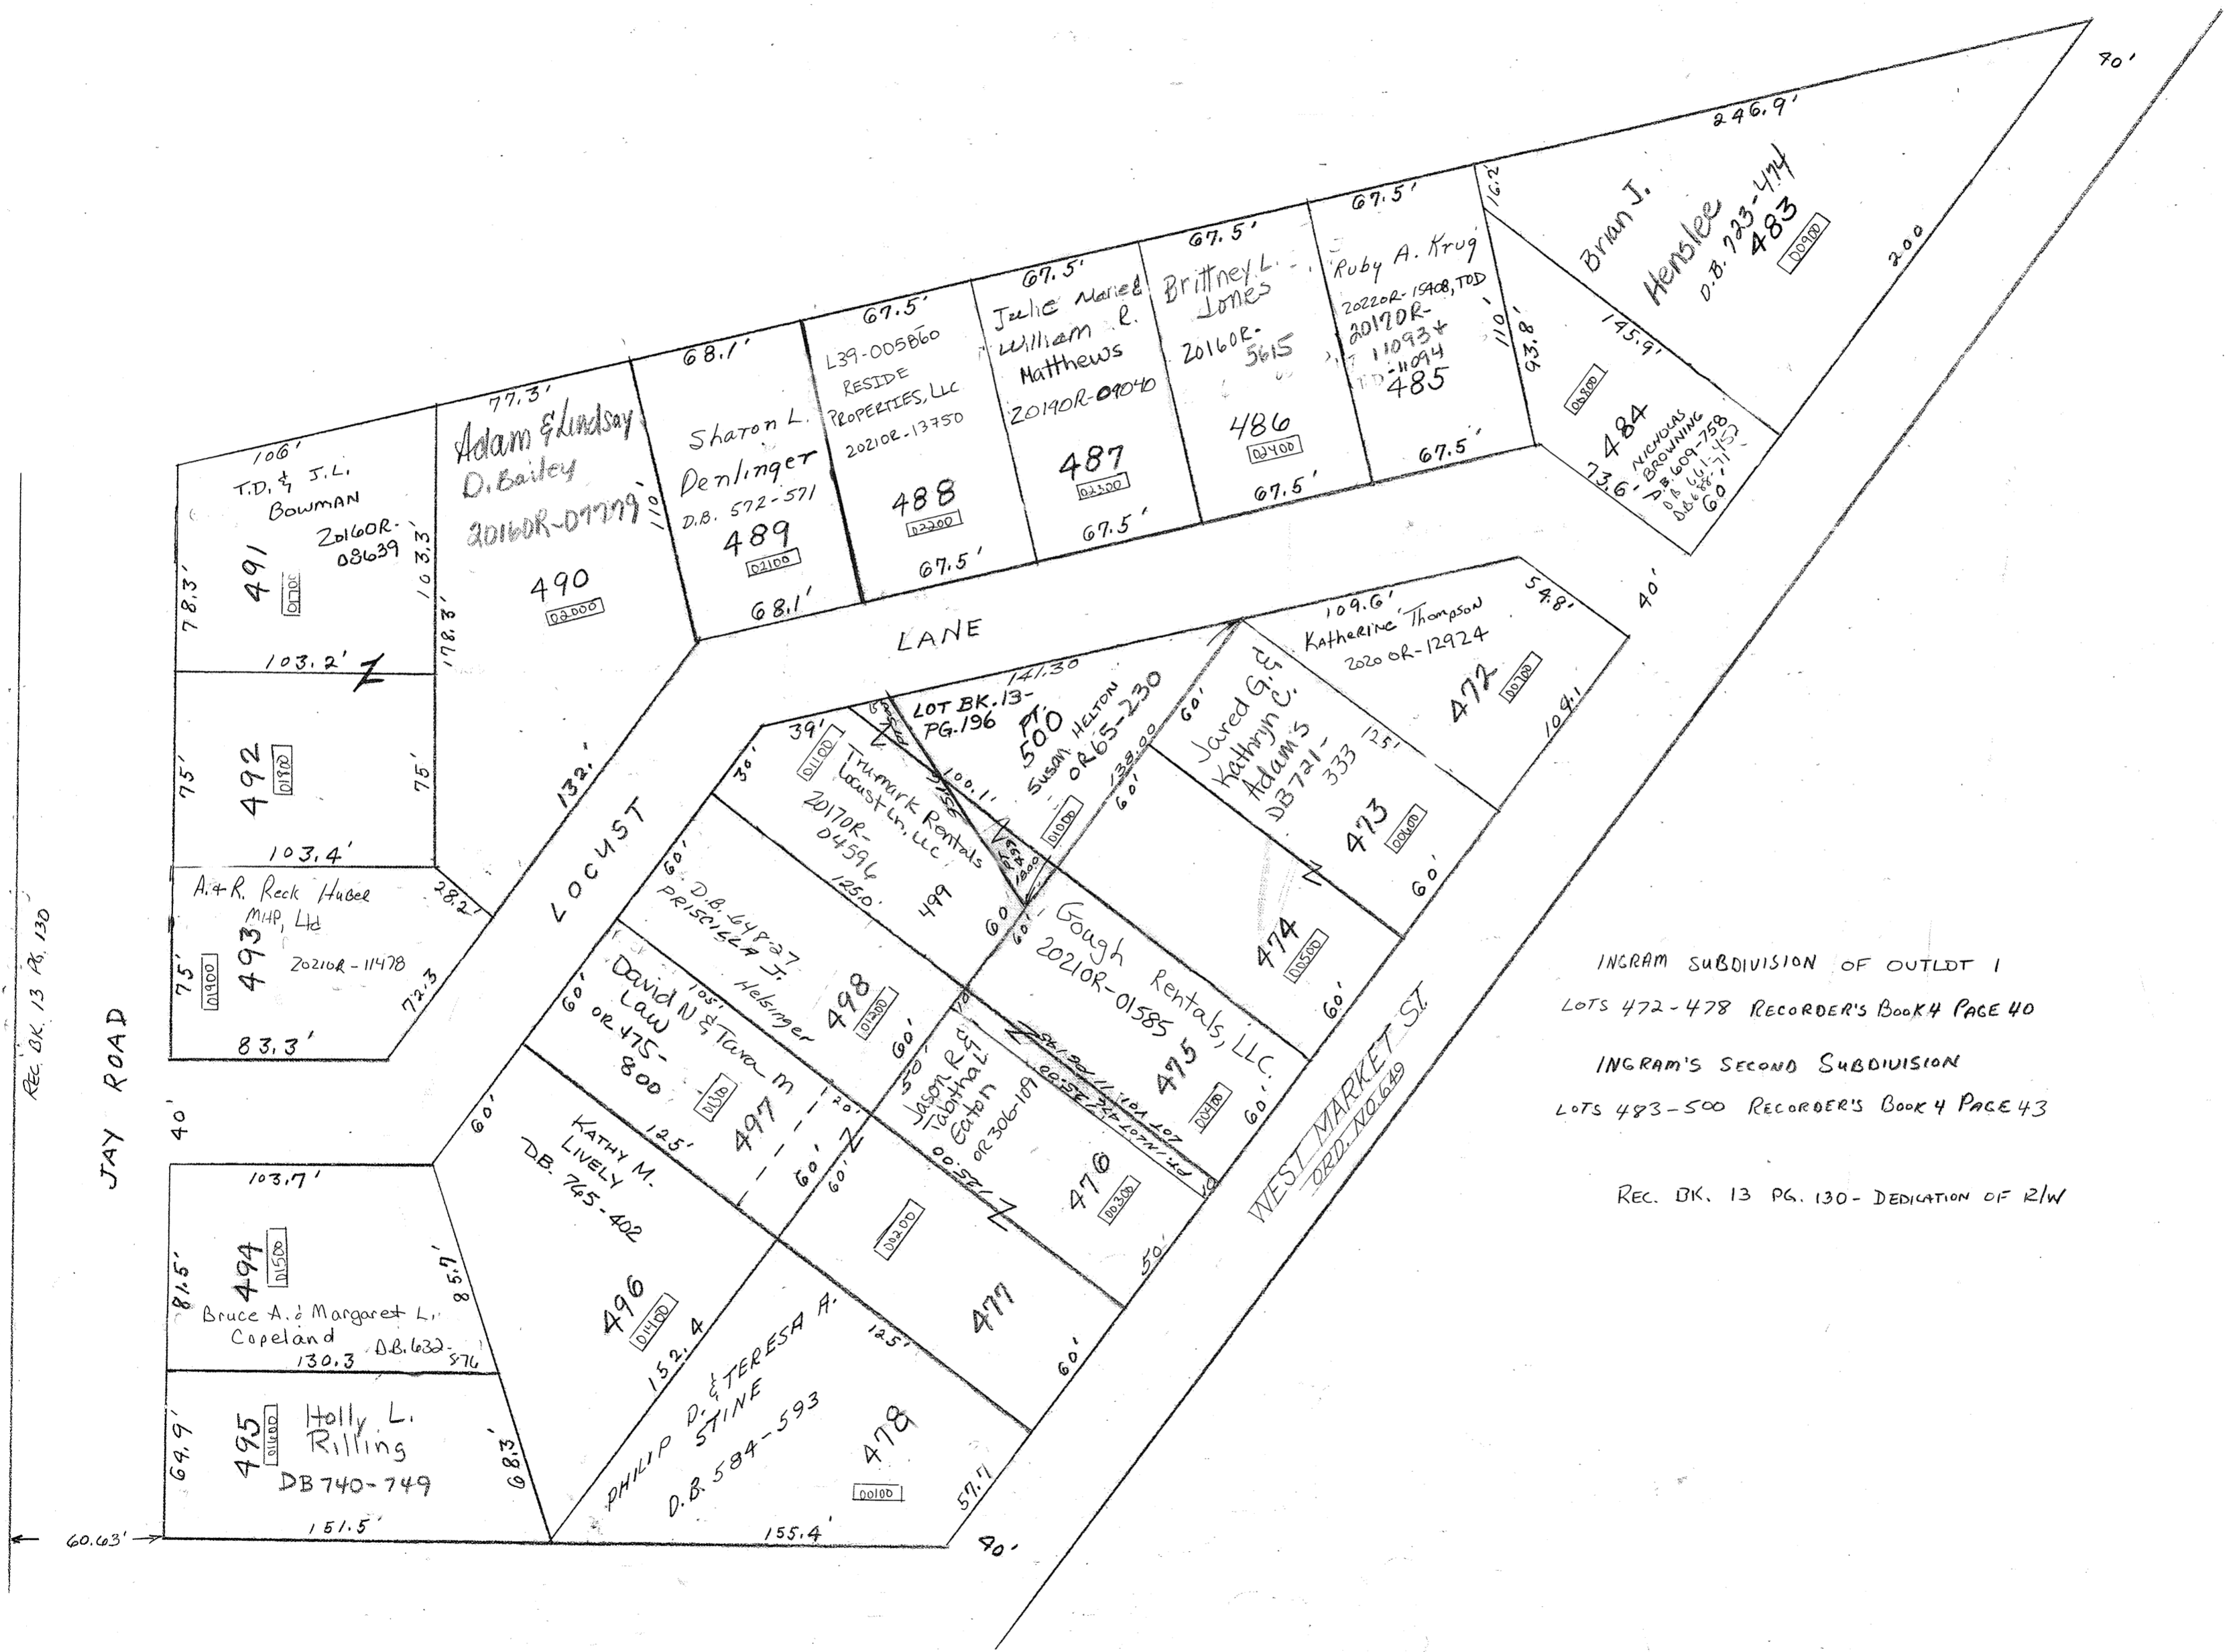

SMDA NUMBER
L39-NH044

INGRAM SUBDIVISION OF OUTLOT 1
 LOTS 472-478 RECORDER'S BOOK 4 PAGE 40
 INGRAM'S SECOND SUBDIVISION
 LOTS 483-500 RECORDER'S BOOK 4 PAGE 43
 REC. BK. 13 PG. 130 - DEDICATION OF R/W

REC. BK. 13 PG. 130

JAY ROAD

LOCUST LANE

WEST MARKET ST.